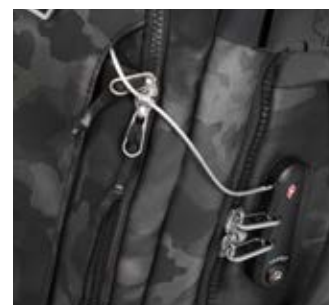

Black
1041

Dark Blue
1247

Camo Grey
L403

Practical multiple-handles design, making handling easier

Recyclex® and water repellent PU coated material combination

TSA cable lock to securely close all pockets

133800
Laptop Backpack S