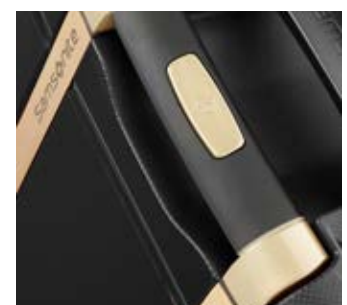

Double tube pull handle and double wheels for optimal comfort