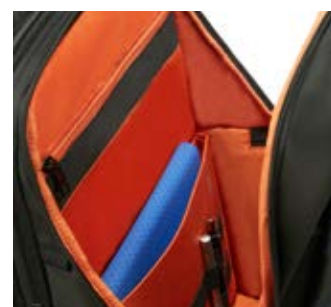

LIMITED
2 year
WARRANTY

Anthracite
1009

Dark Blue
1247

Duffle Backpack transformable model, with shoe compartment

All items feature a large top pocket with quick access

Business interior organisation

123558
Backpack 15.6" EXP Daytrip