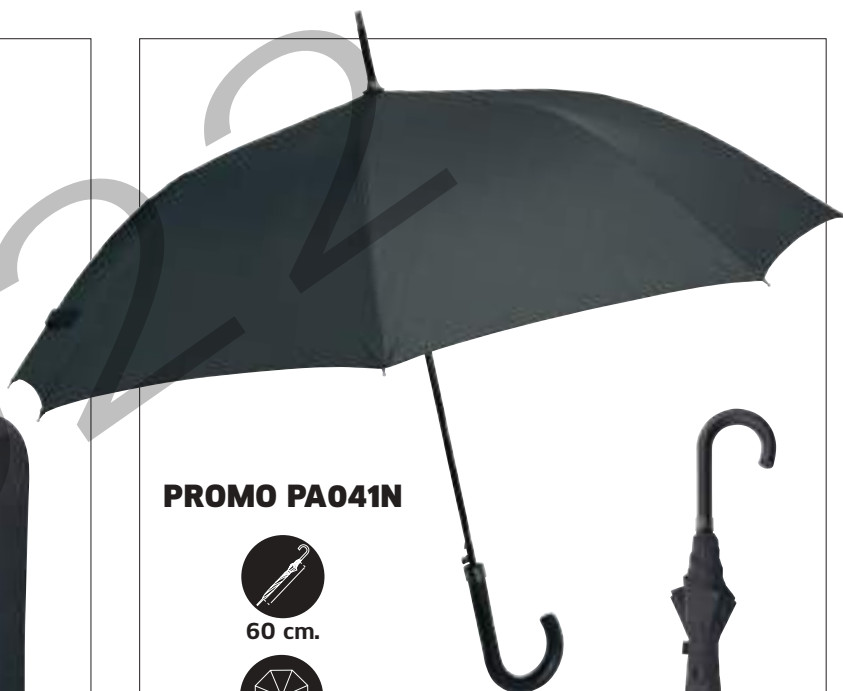

PROMO 3325N
BOLSO REPORTERO / SHOULDER BAG
POLIESTER • 23 x 28 x 14 cm.

PROMO 4325N
RIÑONERA / WAISTBAG
NYLON • 35 x 13 x 08 cm.

Plegable
Folding Trolley

PROMO 3378N
TROLLEY INDIVIDUAL PLEGABLE / FOLDING TROLLEY INDIVIDUAL
POLIESTER • 35 x 51 x 16 cm. - 1,4 Kg.