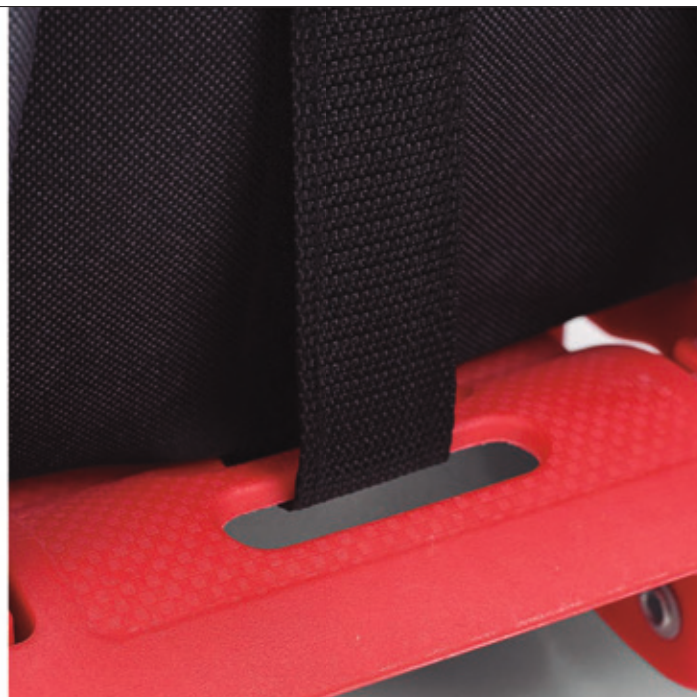

SKPAT

CARROS ESCOLARES

1.015

carro trolley súper ligero
ranuras antideslizantes
super lightweight trolley cart
non-slip grooves

● 04 rojo red

ACERO LAMINADO / RUEDAS PVC
LAMINATED STEEL / PVC WHEELS

ajustable en altura (2 posiciones)
adjustable height (2 positions)