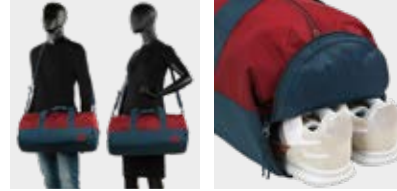

NYLON
NYLON

01
rododendro/azul
rhododendron/blue

S1105
bolsa deporte
sport bag
48 x 25 x 25 cm