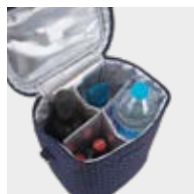

01
marino
navy

EXTERIOR POLIÉSTER
INTERIOR ISOTÉRMICO
POLYESTER OUTSIDE
ISOTHERMAL INTERIOR

112.054

bolsa isotérmica porta-botellas
isothermal bottle bag
22 x 31 x 18 cm

con separador interior y bandolera adicional
with internal divider and extra shoulder strap