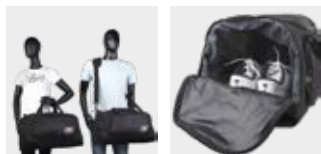

compartimento para zapatos
shoe compartment

S1084

bolsa viaje/deporte
travel/sport bag
44 x 20 x 30 cm

POLIÉSTER SATINADO
SATIN POLYESTER

01 rosa palo woodrose

S589
bolsa viaje/deporte
travel/sport bag
50 x 27 x 21 cm