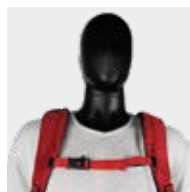

S1175
riñonera / bolso cruzado
waistbag / crossbag
40 x 14,5 x 7,5 cm