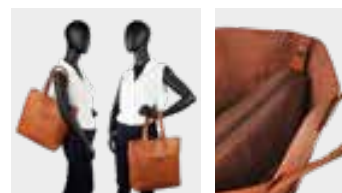

ANKENY

319.472

bolso de hombro / bandolera
hobo bag / shoulderbag
26 x 18 x 10,5 cm

con 2 asas intercambiables
with 2 interchangeable handles

319.481

bolso shopping
shopper bag
38 x 33 x 10 cm

neceser interior con cremallera
interior zipper beauty bag
30 x 27 x 7 cm