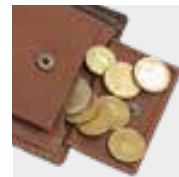

monedero interior
inner purse