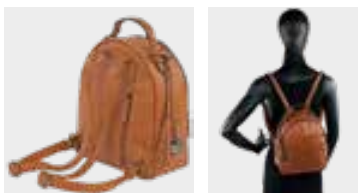

**316.216**

cartera  
wallet  
16 x 10 x 3 cm

LINDSEY

**316.081**

bolso hombro shopping  
hobo shopper bag  
38 x 27 x 12,5 cm

**316.099**

mochila  
backpack  
23 x 27 x 12 cm

01  
negro  
black