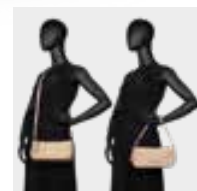

316.778

bolso bandolera / hombro
shoulderbag / hobo bag
24 x 12 x 6 cm

con cadena hombro adicional
with additional shoulder chain