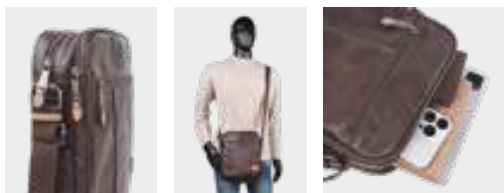

# WARREN

**317.319**  
bandolera  
shoulderbag  
16 x 20 x 6,5 cm

**317.321**  
bandolera  
shoulderbag  
18 x 22 x 6 cm

**317.326**  
bandolera porta tablet  
tablet size shoulderbag  
21 x 27 x 8 cm

doble compartimento  
double compartment