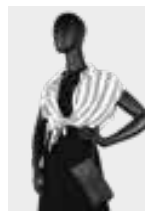

JENISON

**319.781**  
bolso shopper  
shopper bag  
40 x 28 x 12 cm

13"

**319.709**  
cartera de mano  
wristlet pouch  
20 x 10,5 x 1,5 cm

con tarjetero interior  
with inner card holder

**319.716**  
cartera  
wallet  
16 x 10 x 3 cm