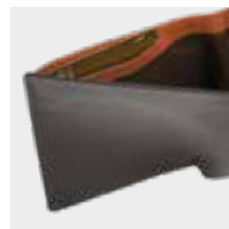

## LYON

**205.618**  
cartera  
wallet  
9 x 10 x 1 cm

SUAVE Y LIGERA

ULTRA-THIN

cinta extractora tarjetas  
card extractor belt

monedero secreto interior  
secret inner purse

tarjetero interior oculto  
hidden inner card holder