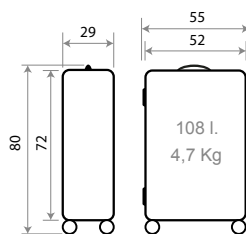

Ref. 50886

Trolley Cabina 55cm Expandible /
Cabine Size 55cm Expandible

C/21 C/22 C/23 C/24 C/25

Expandible

TROLLEYS MEDIANO Y GRANDE / MEDIUM AND BIG SIZE
 Detalles / Details

C/21 Negro / Black

C/22 Antracita / Anthracite

C/23 Marino / Navy

C/25 Turquesa / Turquoise

C/27 Nude

55cm - Ref. 50891

70cm - Ref. 50892

80cm - Ref. 50893

Ref. 50894 - Set/3 55/70/80cm

C/21 C/22 C/23 C/24 C/25