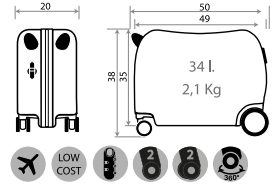

Interior / Inner

Adaptable

Ref. 46439-21
Necesar Adaptable ABS/
Adaptable Beauty Case ABS
29x21x15cm

Ref. 46498-21
Maleta Infantil 4 Ruedas, 2 Multi-direccionales / Ride-on
suitcase 4 Wheels, 2 Multi-directional
50x38x20cm