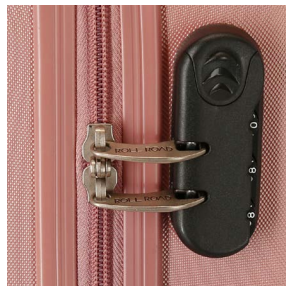

Composición / Composition: 100% ABS

Ref. 50839

Necesar Adaptable ABS/
Adaptable Beauty Case ABS
29x21x15cm

C/21 C/22 C/23 C/24 C/25

Interior / Inner

Adaptable

TROLLEYS

Detalles Trolleys / Details Trolley