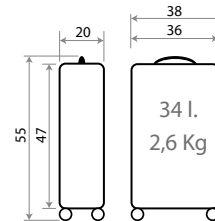

Spiderman Denim

46102.

Composición / Composition: 100% PES