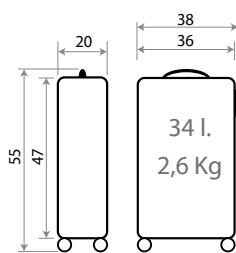

Ref. 35724D
Adaptable

Interior / Inner

Adaptable

Ref. 35739

Necesar Adaptable ABS/
Adaptable Beauty Case ABS
29x21x15cm

Ref. 35798

Maleta Infantil 4 Ruedas, 2 Multi-direccionales /
Ride-on suitcase 4 Wheels, 2 Multi-directional
50x38x20cm