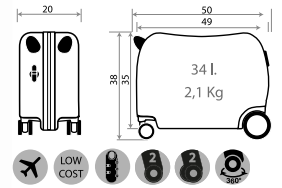

47102.

Always Heroic

Composición / Composition: 100% PES // 100% ABS - PC FILM

Ref. 47139-21

Necesar ABS Adaptable /
ABS Adaptable Beauty Case
29x21x15cm

Ref. 47198-21

Maleta Infantil ABS 4 Ruedas, 2 Multi-direccionales /
ABS Rolling suitcase 4 Wheels, 2 Multi-directional
50x38x20cm

Ref. 47117-21 - 55cm