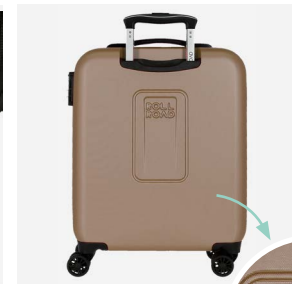

50602.

New Camboya

Composición / Composition: 100% ABS

Ref. 50639

Necesar Adaptable ABS/
Adaptable Beauty Case ABS
29x21x15cm

TROLLEYS

Detalles Trolleys / Details Trolley

Ref. 50686

Trolley Cabina 55cm Expandible /
Cabine Size 55cm Expandible

C/21 C/22 C/23 C/24 C/25