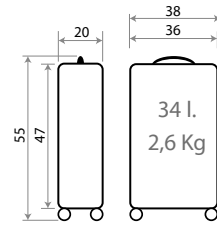

Make it rain Bows

Composición / Composition: 100% PES