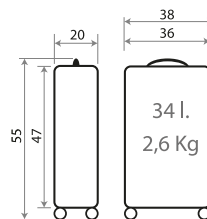

Ref. 35698-21

Maleta Infantil 4 Ruedas, 2 Multi-direccionales /
Ride-on suitcase 4 Wheels, 2 Multi-directional
50x38x20cm

Trolley 55cm - Ref. 35617-21

Trolley 68cm - Ref. 35618-21

Ref. 356 19-21

Set/2 55 / 68 cm.