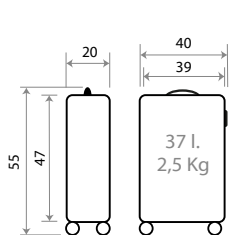

TROLLEYS MEDIANO Y GRANDE / MEDIUM AND BIG SIZE
Detalles / Details