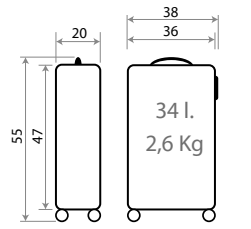

Colour Mayhem

Composición / Composition: 100% ABS - PC FILM