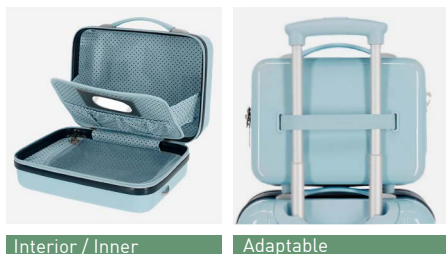

Ref. 35739

Necesar Adaptable ABS/
Adaptable Beauty Case ABS
29x21x15cm

Ref. 35798

Maleta Infantil 4 Ruedas, 2 Multi-direccionales /
Ride-on suitcase 4 Wheels, 2 Multi-directional
50x38x20cm

Ref. 35717 - Trolley ABS 55cm