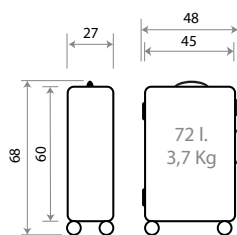

Interior / Inner

Adaptable

TROLLEYS

Detalles Trolleys / Details Trolley

Ref. 50686

Trolley Cabina 55cm Expandible /
Cabine Size 55cm Expandible

C/21 C/22 C/23 C/24 C/25

Expandible

TROLLEYS MEDIANO Y GRANDE / MEDIUM AND BIG SIZE
 Detalles / Details

C/21 Negro / Black C/22 Champagne C/23 Azul Claro / Light Blue

C/24 Rosa / Pink C/25 Turquesa / Turquoise

55cm - Ref. 50691

68cm - Ref. 50692

78cm - Ref. 50693

Ref. 50694 - Set/3 55/70/80cm

C/21 C/22 C/23 C/24 C/25

Ref. 50695 - Set/2 55/70cm

C/21 C/22 C/23 C/24 C/25

New Collection

50802.

India