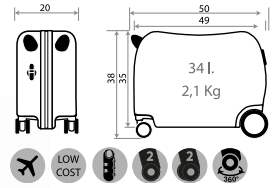

Make it rain Bows

Composición / Composition: 100% PES