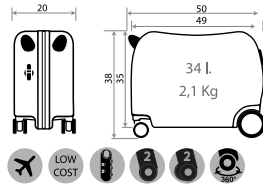

Ref. 35639-21

Necaser Adaptable ABS/
Adaptable Beauty Case ABS
29x21x15cm