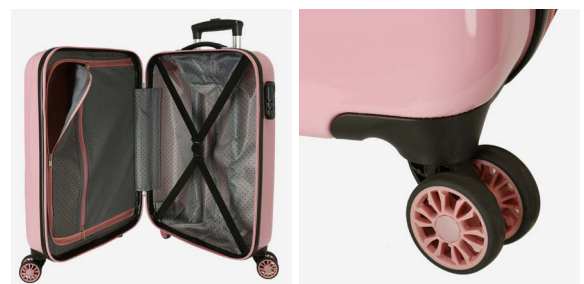

Ref. 35698-21

Maleta Infantil 4 Ruedas, 2 Multi-direccionales /
Ride-on suitcase 4 Wheels, 2 Multi-directional
50x38x20cm

Trolley 55cm - Ref. 35617-21

Trolley 68cm - Ref. 35618-21

Ref. 356 19-21

Set/2 55 / 68 cm.