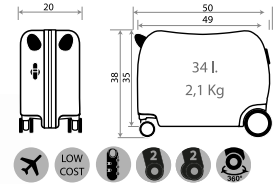

48102.

Dream Patrol

Composición / Composition: 100% PES // 100% ABS - PC FILM

Ref. 48139-21
Neceser ABS Adaptable /
ABS Adaptable Beauty Case
29x21x15cm

Ref. 48198-21
Maleta Infantil ABS 4 Ruedas, 2 Multi-direccionales /
ABS Rolling suitcase 4 Wheels, 2 Multi-directional
50x38x20cm