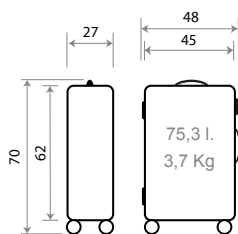

Ref. 50886

Trolley Cabina 55cm Expandible /
Cabine Size 55cm Expandible

C/21 C/22 C/23 C/24 C/25

Expandible

TROLLEYS MEDIANO Y GRANDE / MEDIUM AND BIG SIZE
 Detalles / Details

C/21 Negro / Black

C/22 Antracita / Anthracite

C/23 Marino / Navy

C/25 Turquesa / Turquoise

C/27 Nude

55cm - Ref. 50891

70cm - Ref. 50892

80cm - Ref. 50893

Ref. 50894 - Set/3 55/70/80cm

C/21 C/22 C/23 C/24 C/25