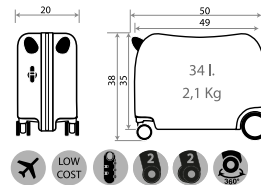

Ref. 47122D
Adaptable

Ref. 47122T
con Carro /
with Trolley

46502.

My Little Town

Composición / Composition: 100% PES // 100% ABS - PC FILM

Ref. 46598-21
Maleta Infantil 4 Ruedas, 2 Multi-direccionales / Ride-on suitcase 4 Wheels, 2 Multi-directional 50x38x20cm