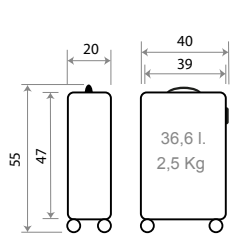

55cm - Ref. 50891