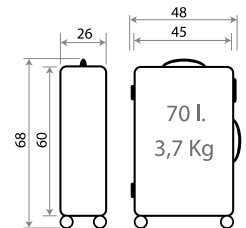

Interior / Inner

Adaptable

Ref. 46439-21
Necesar Adaptable ABS/
Adaptable Beauty Case ABS
29x21x15cm

Ref. 46498-21
Maleta Infantil 4 Ruedas, 2 Multi-direccionales / Ride-on
suitcase 4 Wheels, 2 Multi-directional
50x38x20cm

Trolley 55cm - **Ref. 46417-21**

Trolley 68cm - **Ref. 46418-21**

Ref. 46419-21
Set/2 55 / 68 cm.

The Time is Now

46602.

Composición / Composition: 100% ABS - PC FILM

Ref. 64619-21
Necesar Adaptable
ABS / Adaptable
Beauty Case ABS
29x21x15cm