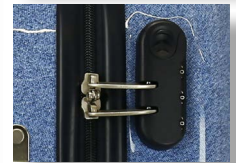

Spiderman Denim

46102.

Composición / Composition: 100% PES