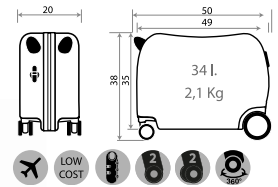

Spiderman Denim

46102.

Composición / Composition: 100% PES