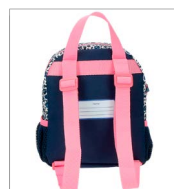

Ref. 45320
Mochila Paseo /
Backpack 23cm
19x23x8cm