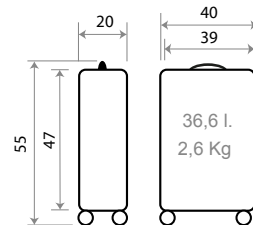

78cm - Ref. 50693

Ref. 50694 - Set/3 55/70/80cm

C/21 C/22 C/23 C/24 C/25

Ref. 50695 - Set/2 55/70cm

C/21 C/22 C/23 C/24 C/25

New Collection

50802.

India

Composición / Composition: 100% ABS

Ref. 50839

Necesar Adaptable ABS/
Adaptable Beauty Case ABS
29x21x15cm

C/21 C/22 C/23 C/24 C/25

Interior / Inner

Adaptable

TROLLEYS

Detalles Trolleys / Details Trolley