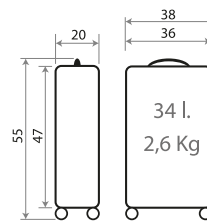

Interior / Inner

Adaptable

Ref. 46439-21
Necesar Adaptable ABS/
Adaptable Beauty Case ABS
29x21x15cm

Ref. 46498-21
Maleta Infantil 4 Ruedas, 2 Multi-direccionales / Ride-on
suitcase 4 Wheels, 2 Multi-directional
50x38x20cm

Trolley 55cm - **Ref. 46417-21**

Trolley 68cm - **Ref. 46418-21**

Ref. 46419-21
Set/2 55 / 68 cm.

The Time is Now

46602.

Composición / Composition: 100% ABS - PC FILM

Ref. 64619-21
Necesar Adaptable
ABS / Adaptable
Beauty Case ABS
29x21x15cm