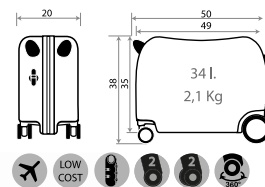

Play all day

45602.

Composición / Composition: 100% ABS - PC FILM

Ref. 23939-21

Necesar ABS Adaptable /
ABS Adaptable Beauty Case
29x21x15cm