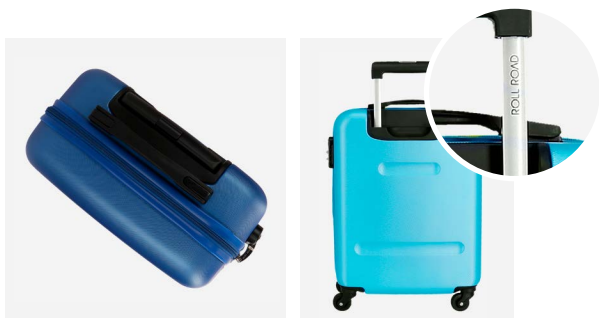

FORRO / LINING

Ref. 58491

Trolley 55cm

- -
 -
 -
- C/60 C/61 C/62 C/63
- -
 -
 -
- C/64 C/69 C/6A C/6B

TROLLEYS
Detalles / Details

C/60 Negro / Black C/61 Antracita / Anthracite C/62 Marino / Navy C/63 Azul / Blue