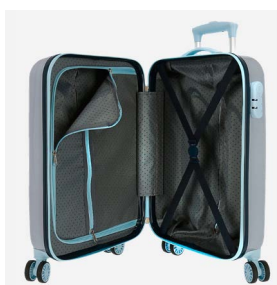

Ref. 35739

Necesar Adaptable ABS/
Adaptable Beauty Case ABS
29x21x15cm

Ref. 35798

Maleta Infantil 4 Ruedas, 2 Multi-direccionales /
Ride-on suitcase 4 Wheels, 2 Multi-directional
50x38x20cm

Ref. 35717 - Trolley ABS 55cm