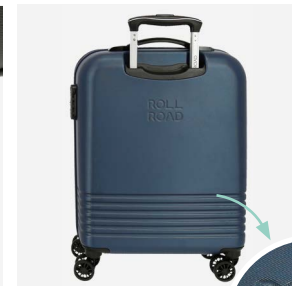

Composición / Composition: 100% ABS

Ref. 50839

Necesar Adaptable ABS/
Adaptable Beauty Case ABS
29x21x15cm

C/21 C/22 C/23 C/24 C/25

Interior / Inner

Adaptable

TROLLEYS

Detalles Trolleys / Details Trolley