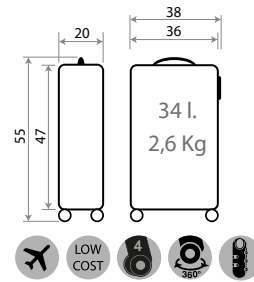

48102.

Dream Patrol

Composición / Composition: 100% PES // 100% ABS - PC FILM

Ref. 48139-21
Neceser ABS Adaptable /
ABS Adaptable Beauty Case
29x21x15cm

Ref. 48198-21
Maleta Infantil ABS 4 Ruedas, 2 Multi-direccionales /
ABS Rolling suitcase 4 Wheels, 2 Multi-directional
50x38x20cm

Ref. 48117-21 - 55cm

Ref. 48142
Necesar Dos Compartimentos /
Vanity Case Two Compartments
23x9x7cm

Ref. 48137
Gym Sac
27x34cm

Ref. 48120
Mochila /
Backpack 25cm
23x25x10cm

Ref. 48120T
con Carro /
with Trolley