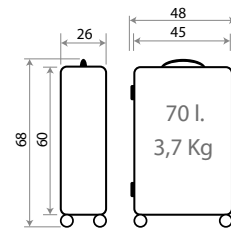

Spiderman Denim

46102.

Composición / Composition: 100% PES