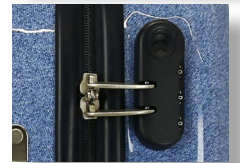

Make it rain Bows

Composición / Composition: 100% PES