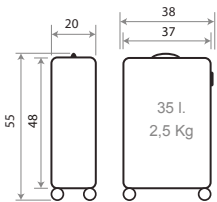

Trolley 55cm - **Ref. 46417-21**

Trolley 68cm - **Ref. 46418-21**

Ref. 46419-21
Set/2 55 / 68 cm.

The Time is Now

46602.

Composición / Composition: 100% ABS - PC FILM

Ref. 64619-21
Necesar Adaptable
ABS / Adaptable
Beauty Case ABS
29x21x15cm

Interior / Inner

TROLLEYS

Interior, Cierre de Combinación y Doble Rueda / Inner, Combination Lock and Double Wheels

Trolley 55cm - Ref. 46611-21

Trolley 65cm - Ref. 46612-21

Ref. 46614-21
Set/2 55 / 65 cm.