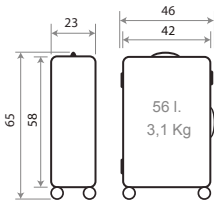

Interior / Inner

TROLLEYS

Interior, Cierre de Combinación y Doble Rueda / Inner, Combination Lock and Double Wheels

Trolley 55cm - Ref. 46611-21

Trolley 65cm - Ref. 46612-21

Ref. 46614-21
Set/2 55 / 65 cm.