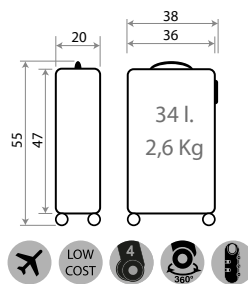

Ref. 45717-21 - 55cm

Play all day

45602.

Composición / Composition: 100% ABS - PC FILM

Ref. 23939-21

Necesar ABS Adaptable /
ABS Adaptable Beauty Case
29x21x15cm

Ref. 23998-21

Maleta Infantil ABS 4 Ruedas, 2 Multi-direccionales /
ABS Rolling suitcase 4 Wheels, 2 Multi-directional
50x38x20cm