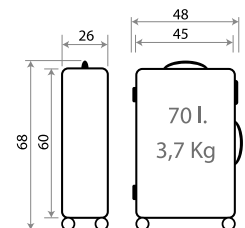

Ref. 35698-21

Maleta Infantil 4 Ruedas, 2 Multi-direccionales /
Ride-on suitcase 4 Wheels, 2 Multi-directional
50x38x20cm

Trolley 55cm - Ref. 35617-21

Trolley 68cm - Ref. 35618-21

Ref. 356 19-21

Set/2 55 / 68 cm.