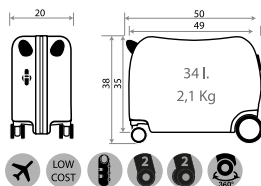

Ref. 35724D
Adaptable

Interior / Inner

Adaptable

Ref. 35739

Necesar Adaptable ABS/
Adaptable Beauty Case ABS
29x21x15cm

Ref. 35798

Maleta Infantil 4 Ruedas, 2 Multi-direccionales /
Ride-on suitcase 4 Wheels, 2 Multi-directional
50x38x20cm