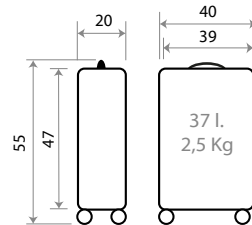

Trolley 55cm - Ref. 46311-21

Trolley 65cm - Ref. 46312-21

Ref. 46314-21
 Set/2 55 / 65 cm.

50602.

New Camboya

Composición / Composition: 100% ABS

Ref. 50639

Necesar Adaptable ABS/
Adaptable Beauty Case ABS
29x21x15cm

Interior / Inner

Adaptable

TROLLEYS

Detalles Trolleys / Details Trolley

Ref. 50686

Trolley Cabina 55cm Expandible /
Cabine Size 55cm Expandible

C/21 C/22 C/23 C/24 C/25

Expandible