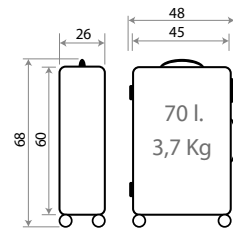

Make it rain Bows

Composición / Composition: 100% PES