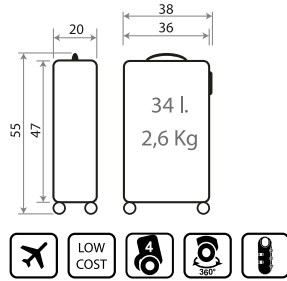

Ref. 46517-21 - 55cm

Ref. 46529
Mochila-Trolley Compact 2 Ruedas Dobles Dos Compartimentos / Compact Trolley-Backpack 2 Double Wheels Two Compartments 32x43x21cm

Ref. 46544
Necesar Adaptable /
Adaptable Vanity Case
24x14x10cm