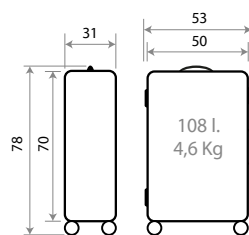

Interior / Inner

Adaptable

TROLLEYS

Detalles Trolleys / Details Trolley

Ref. 50686

Trolley Cabina 55cm Expandible /
Cabine Size 55cm Expandible

C/21 C/22 C/23 C/24 C/25

Expandible

TROLLEYS MEDIANO Y GRANDE / MEDIUM AND BIG SIZE
 Detalles / Details

C/21 Negro / Black C/22 Champagne C/23 Azul Claro / Light Blue

C/24 Rosa / Pink C/25 Turquesa / Turquoise

55cm - Ref. 50691

68cm - Ref. 50692

78cm - Ref. 50693

Ref. 50694 - Set/3 55/70/80cm

C/21 C/22 C/23 C/24 C/25

Ref. 50695 - Set/2 55/70cm

C/21 C/22 C/23 C/24 C/25

New Collection

50802.

India