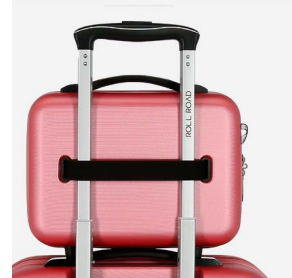

50602.

New Camboya

Composición / Composition: 100% ABS

Ref. 50639

Necesar Adaptable ABS/
Adaptable Beauty Case ABS
29x21x15cm

Adaptable

TROLLEYS

Detalles Trolleys / Details Trolley

Ref. 50686

Trolley Cabina 55cm Expandible /
Cabine Size 55cm Expandible

C/21 C/22 C/23 C/24 C/25