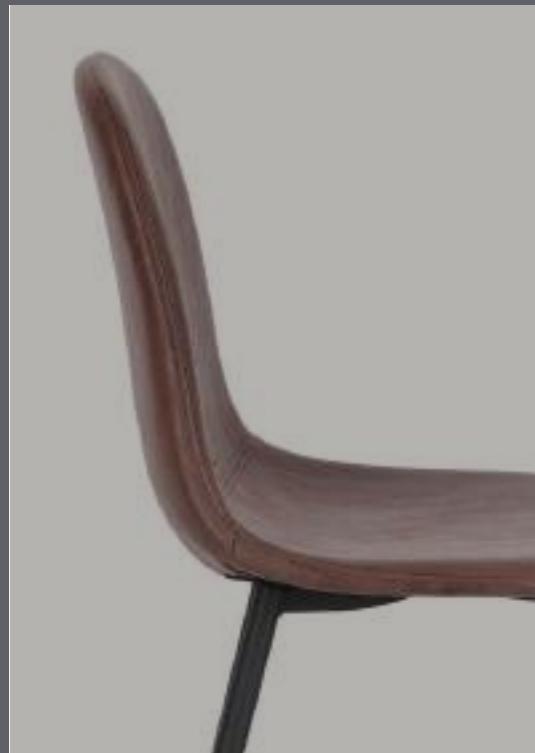

Inspirations
Urban Loft