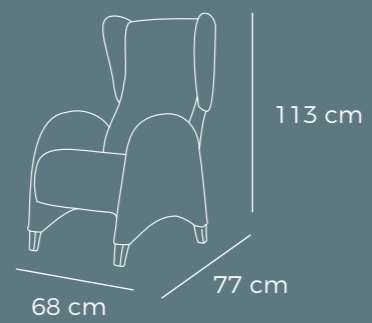

Designed to be noticed. Turn your home into a place that mirrors you.

Oslo

ESTILIZADO

Un diseño elegante.
Un sillón con estilo. Resalta su
exquisitez en las formas. Para
espacios sofisticados.

An elegant design.
A stylish chair. It highlights its
exquisiteness in the forms. For
sophisticated spaces.