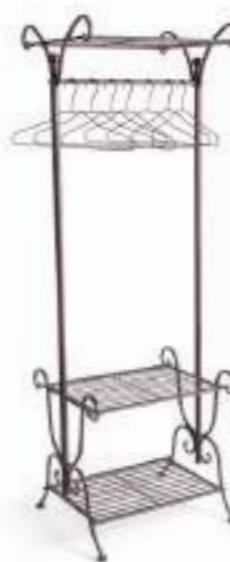

Cod 0720460
ATTACCAPANNI - 3P MELANIE
MARRONE / MELANIE BROWN CLOTH
HANGER - 3 SHELVES, (Dim 55 | 46 |
170h); moq 1 - inner 1 - master 1;