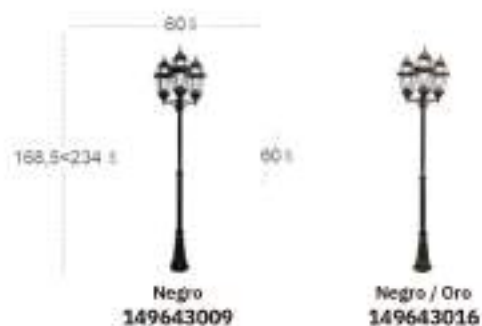

Becrux

Becrux Farola exterior

Bombillas 3xE27
Material Aluminio / Cristal