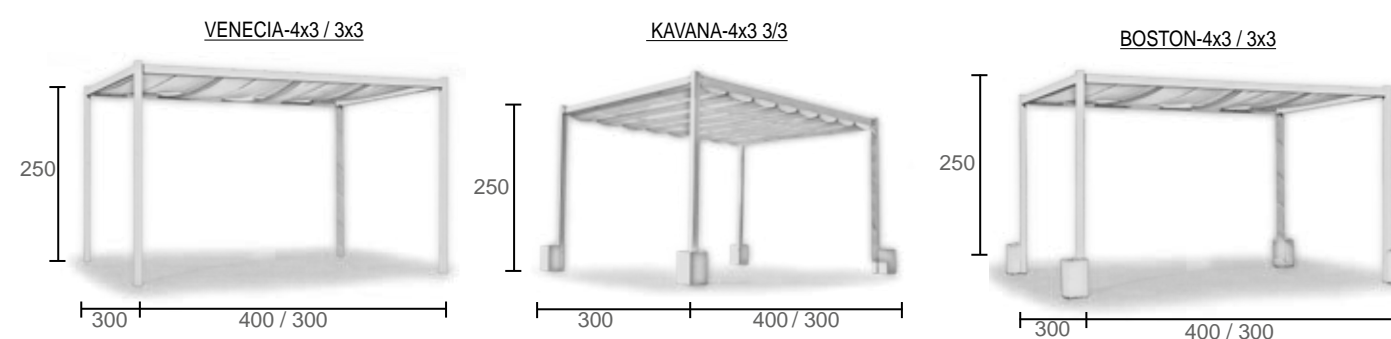

ARTICULO	
BOSTON 3X3 PERGOLA CON JARDINERAS / PERGOLA WITH PLANTERS	07197021
BOSTON 4X3 PERGOLA C/JARDINERAS / PERGOLA WITH PLANTERS	07209074
VENECIA 4X3 PERGOLA	09187019
VENECIA 3X3 PERGOLA	09175020
TOLDO RETRACTIL KAVANA 4X3 PERGOLA CON JARDINERAS / PERGOLA WITH PLANTERS	09378521
TOLDO RETRACTIL KAVANA 3X3 PERGOLA CON JARDINERA / PERGOLA WITH PLANTERS	09359022
BAUL ALUMINIO / TRUNK / MALLE	1179532
MACETERO ALUMINIO / PLANTER	1135033
LACOVIA ARMARIO ALUMINIO 180X85X165 SIN ESTANTERIA	17289001