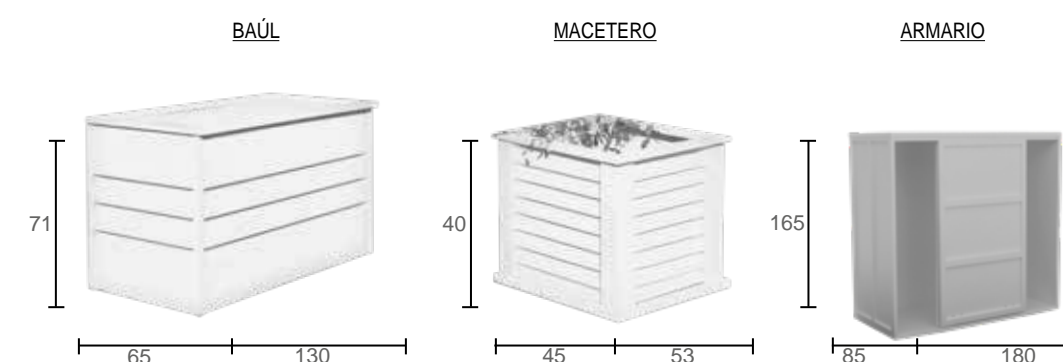

ARTICULO	
BOSTON 3X3 PERGOLA CON JARDINERAS / PERGOLA WITH PLANTERS	07197021
BOSTON 4X3 PERGOLA C/JARDINERAS / PERGOLA WITH PLANTERS	07209074
VENECIA 4X3 PERGOLA	09187019
VENECIA 3X3 PERGOLA	09175020
TOLDO RETRACTIL KAVANA 4X3 PERGOLA CON JARDINERAS / PERGOLA WITH PLANTERS	09378521
TOLDO RETRACTIL KAVANA 3X3 PERGOLA CON JARDINERA / PERGOLA WITH PLANTERS	09359022
BAUL ALUMINIO / TRUNK / MALLE	1179532
MACETERO ALUMINIO / PLANTER	1135033
LACOVIA ARMARIO ALUMINIO 180X85X165 SIN ESTANTERIA	17289001