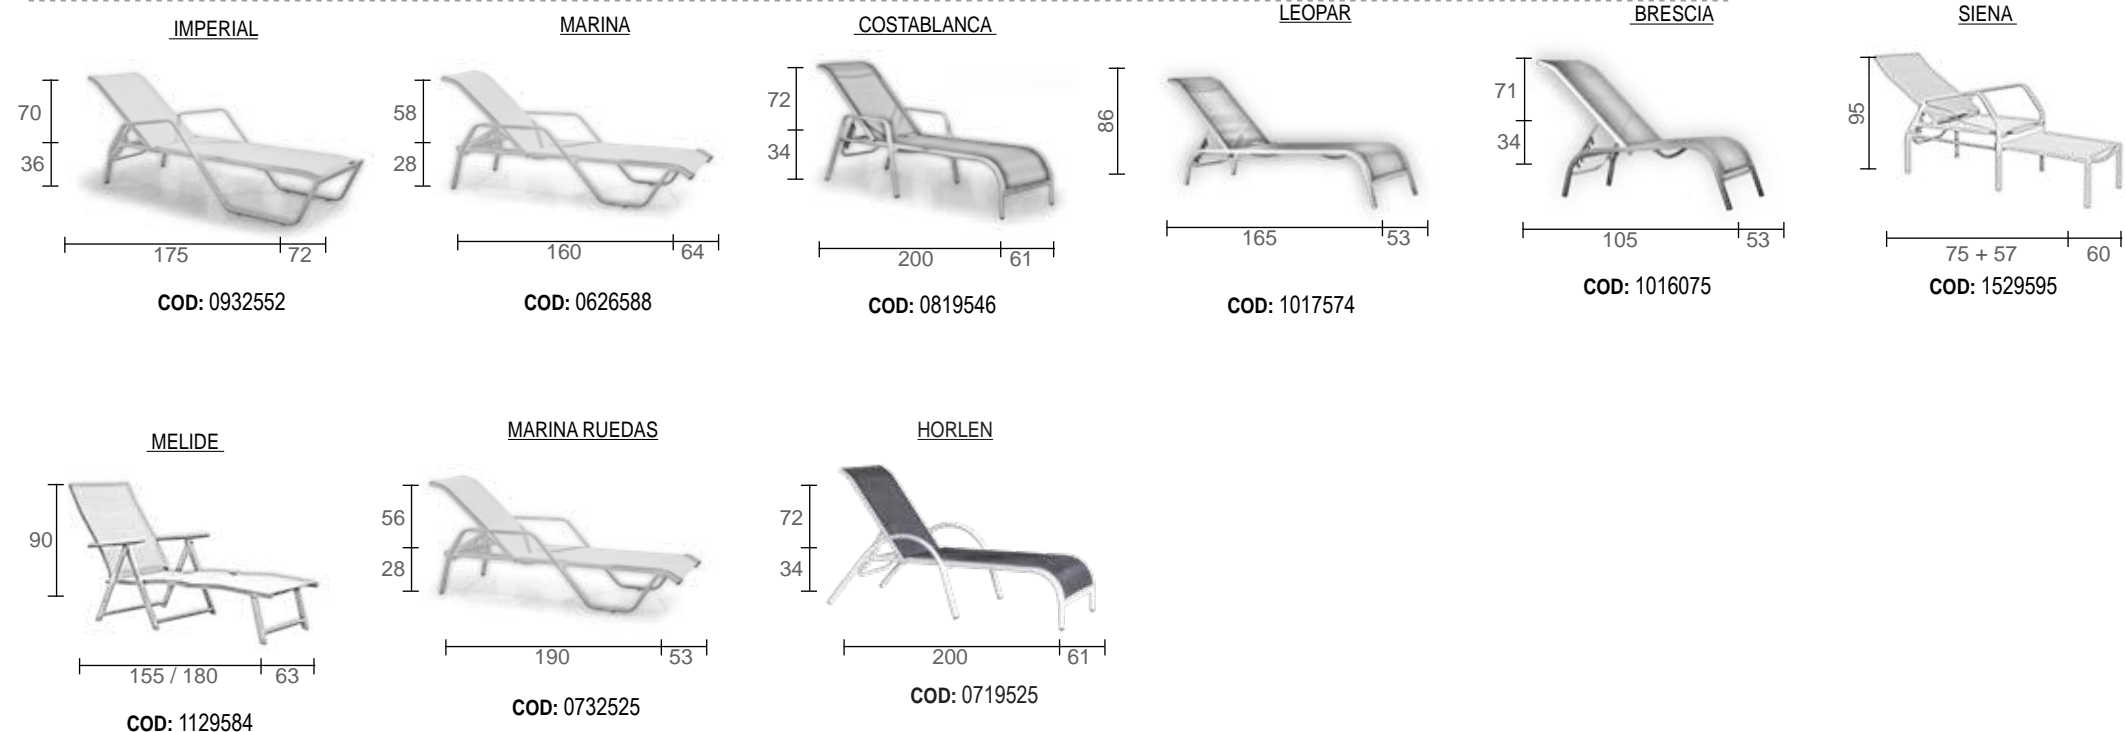

COLORES TEXTILÉN
COLOURS/ COULEURS

SERIE APILABLES / STACKABLES / EMPILABLES

ARTICULO	DRALON	DRALON-LUX IMPERMEABLE	D. LUX / IMP. DRYFEEL	FUNDA CAMA APILABLE HAF		
				ALFA	BETTA	GAMMA
COJIN CAMA APILABLE 6CM COMPLETO HAF	2714049	2719549	2729049	158049	2712549	2718532
RECAMBIO TEXTILÉN CAMA HAF	253574			SUPLEMENTO POR CAMA APILADA		
RECAMBIO TEXTILÉN CAMA HAF CON MONTAJE	186543			152049	273549	276032

ARTICULO	FUNDAS PROTECTORAS		
	ALFA	BETTA	GAMMA
CAMAS APILABLES	297032	2910532	2918532
MELIDE -12	294038	296538	299038
SIENA -12	294539	297539	2910039